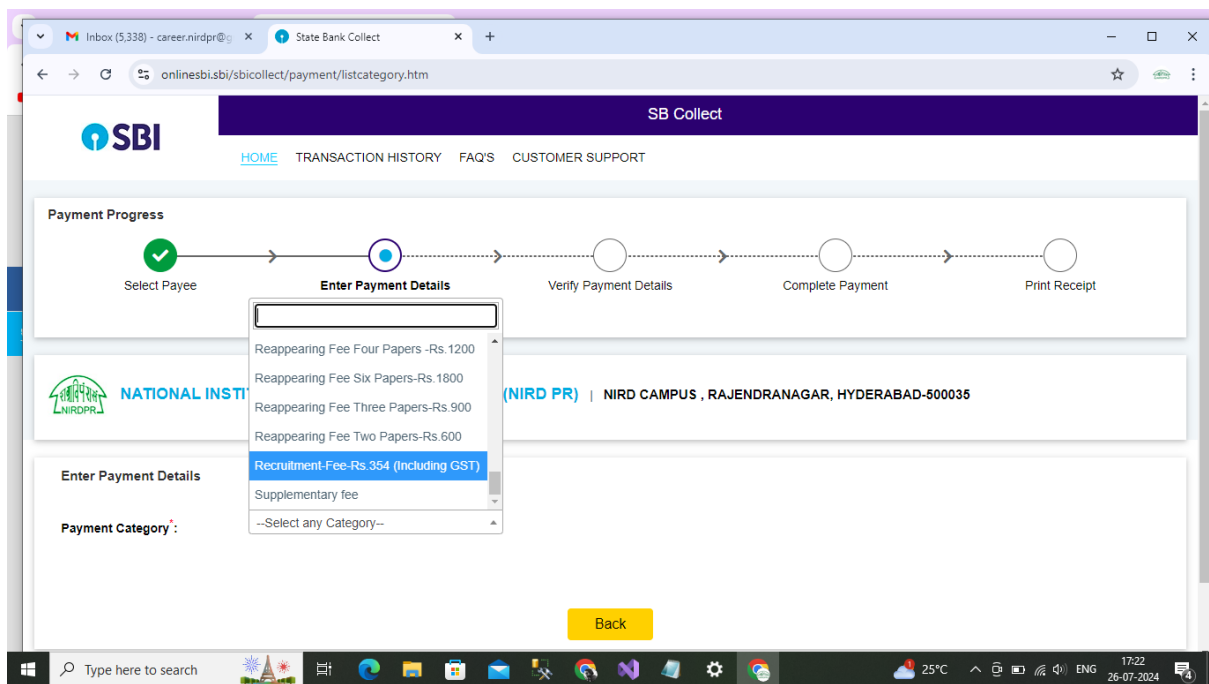

- **Visit SB Collect:**

- Open your web browser and go to the SB Collect website. The URL is <https://www.onlinesbi.sbi/sbcollect/>

- **Search for the Institute:**

- Type "National Institute of Rural Development" into the search bar and press enter or click the search icon.

- **Select the Institute:**

- The search results should display the National Institute of Rural Development. Click on its name to access more details.

“Type the name of the institute into the search bar, and then click on the name.”

"After clicking on the name, this window will appear. In it, select the category."

"After selecting 'Category,' a dropdown will appear. In this dropdown, select 'Recruitment Fees' and fill in your details."