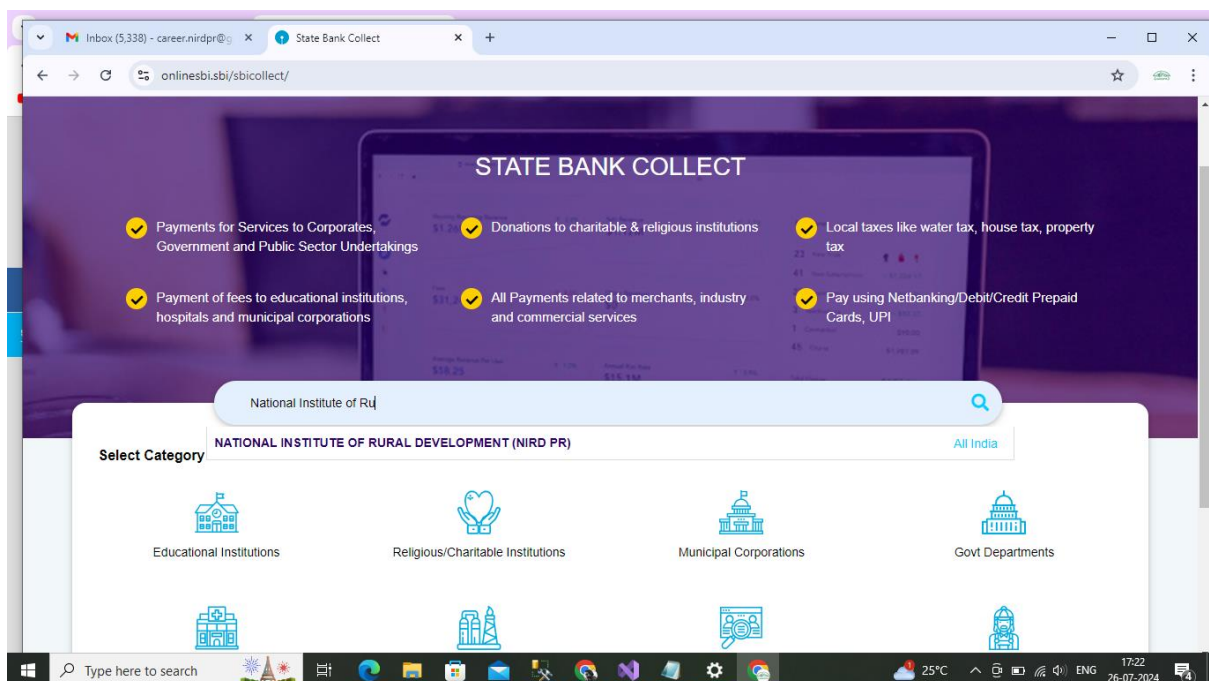

- **Visit SB Collect:**

- Open your web browser and go to the SB Collect website. The URL is <https://www.onlinesbi.sbi/sbcollect/>

- **Search for the Institute:**

- Type "National Institute of Rural Development" into the search bar and press enter or click the search icon.

- **Select the Institute:**

- The search results should display the National Institute of Rural Development. Click on its name to access more details.

“Type the name of the institute into the search bar, and then click on the name.”

"After clicking on the name, this window will appear. In it, select the category."

"After selecting 'Category,' a dropdown will appear. In this dropdown, select 'Recruitment Fees' and fill in your details."