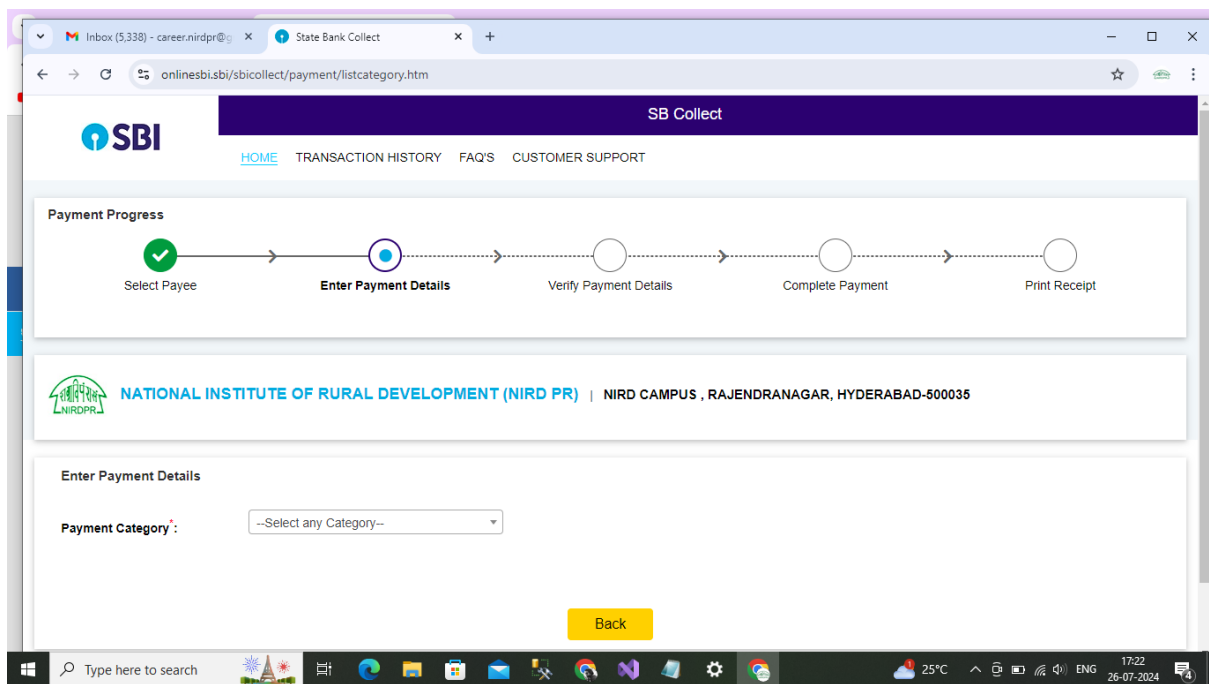

- **Visit SB Collect:**

- Open your web browser and go to the SB Collect website. The URL is <https://www.onlinesbi.sbi/sbcollect/>

- **Search for the Institute:**

- Type "National Institute of Rural Development" into the search bar and press enter or click the search icon.

- **Select the Institute:**

- The search results should display the National Institute of Rural Development. Click on its name to access more details.

“Type the name of the institute into the search bar, and then click on the name.”

"After clicking on the name, this window will appear. In it, select the category."

"After selecting 'Category,' a dropdown will appear. In this dropdown, select 'Recruitment Fees' and fill in your details."